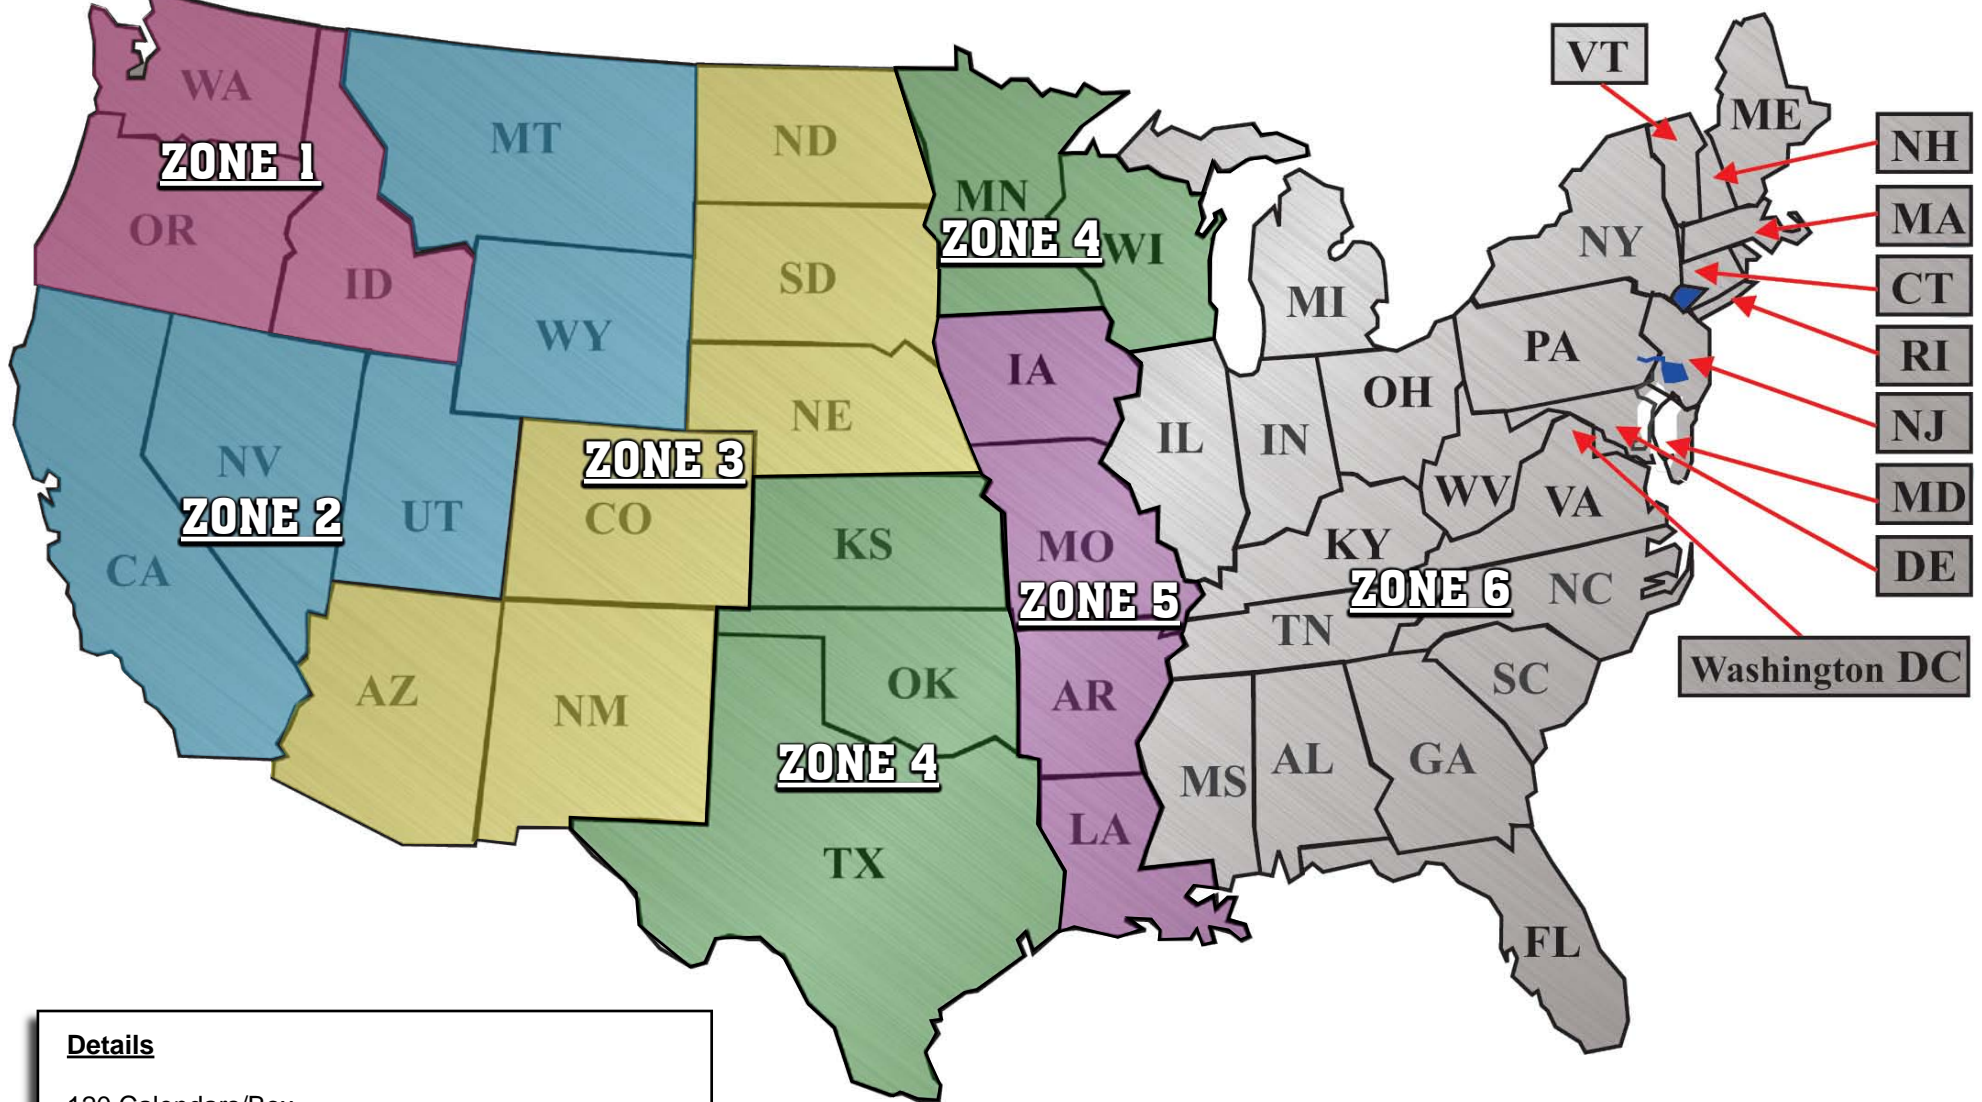

'Bingotoons' Calendar Shipping Information

Details

120 Calendars/Box
 11" x 11" x 10" Boxes
 50 boxes/pallet

A shipping confirmation will be emailed to you when your order has shipped. Please find your shipping rate by zone and include it on your order form. Any questions give us a call at 877-525-3633

Qty.	# Boxes	# Pallets	Weight	Zone 1	Zone 2	Zone 3	Zone 4	Zone 5	Zone 6
2500	21	1	695#	\$175	\$211	\$240	\$325	\$365	East Coast Printing Available For Reduced Shipping Cost. Call For More Info.
4000	34	1	1125#	\$260	\$325	\$365	\$450	\$490	
5000	42	1	1420#	\$322	\$410	\$460	\$560	\$620	
6000	50	1	1700#	\$371	\$475	\$535	\$670	\$730	
7000	59	2	1980#	\$401	\$505	\$565	\$710	\$770	
8000	67	2	2260#	\$420	\$535	\$605	\$750	\$825	
9000	75	2	2550#	\$468	\$605	\$680	\$850	\$930	
10000	84	2	2825#	\$515	\$670	\$750	\$940	\$1,030	
Delivery Time				2 days	3 days	4 days	4 days	5 days	