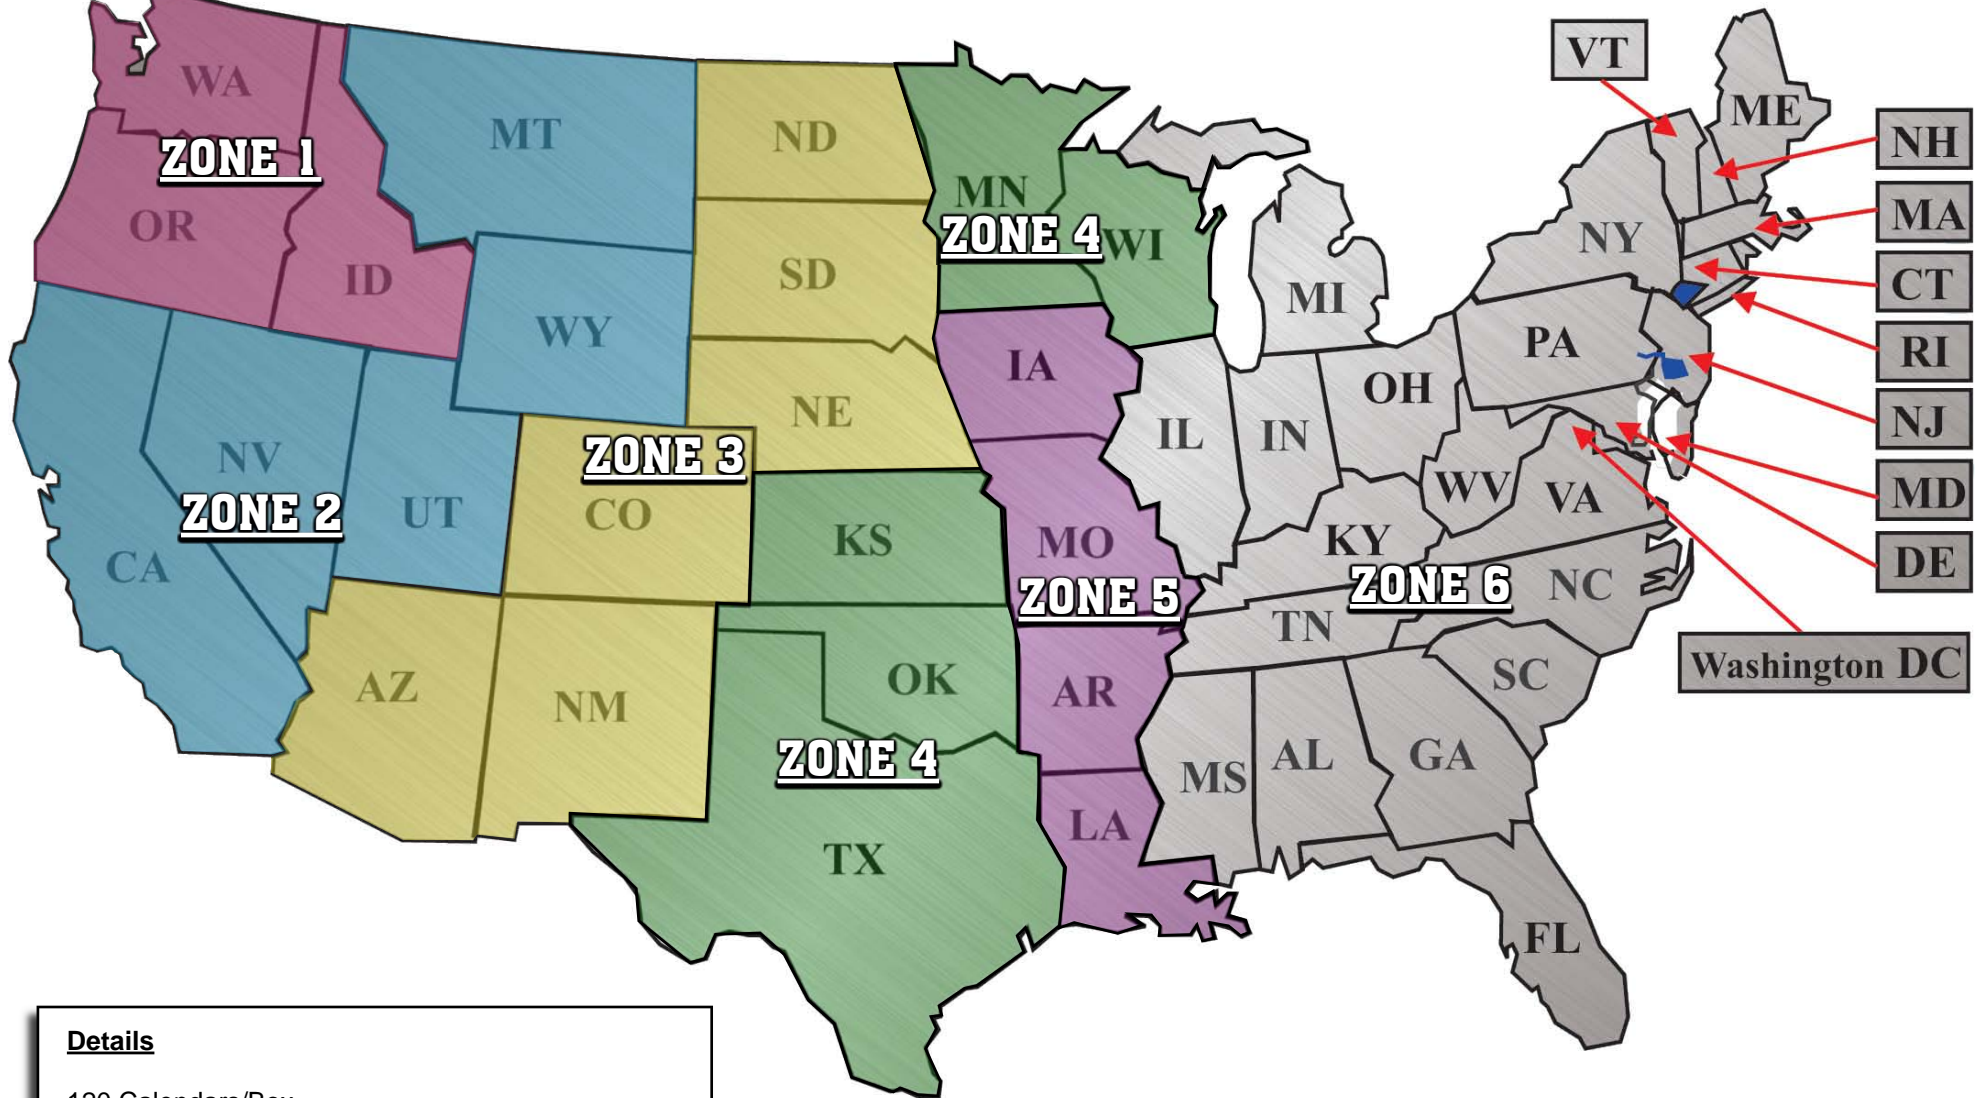

2011 'Bingotoons' Calendar Shipping Information

Details

120 Calendars/Box
 11" x 11" x 10" Boxes
 50 boxes/pallet

A shipping confirmation will be emailed to you when your order has shipped. Please find your shipping rate by zone and include it on your order form. Any questions give us a call at 877-525-3633

Qty.	# Boxes	# Pallets	Weight	Zone 1	Zone 2	Zone 3	Zone 4	Zone 5	Zone 6
4000	34	1	1125#	\$260	\$325	\$365	\$450	\$490	East Coast Printing Available For Reduced Shipping Cost. Call For More Info.
5000	42	1	1420#	\$322	\$410	\$460	\$560	\$620	
6000	50	1	1700#	\$371	\$475	\$535	\$670	\$730	
7000	59	2	1980#	\$401	\$505	\$565	\$710	\$770	
8000	67	2	2260#	\$420	\$535	\$605	\$750	\$825	
9000	75	2	2550#	\$468	\$605	\$680	\$850	\$930	
10000	84	2	2825#	\$515	\$670	\$750	\$940	\$1,030	
Delivery Time				2 days	3 days	4 days	4 days	5 days	5 days